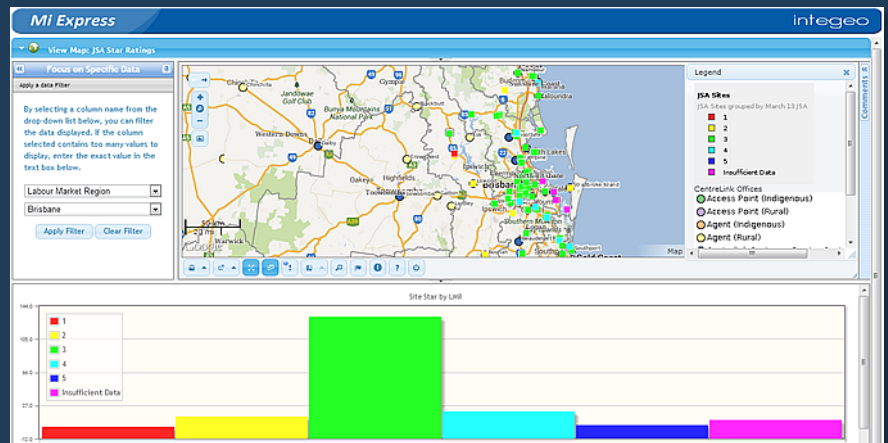

# MI Employment Services Market Analyser

Theme ESA boundary layer by business data indicators like Average JSA Star Rating

Filter to LMR - view JSA Sites by Star Rating, Centrelink Offices by Type of Site and ESA Boundaries, filter as desired and include charts

Zoom in to local level, turn on Satellite view, bring in relevant background data such as ABS SEIFA, UE Rates with context sensitive popup

## BRING TOGETHER KEY EMPLOYMENT SERVICE MARKET INDICATORS WITH YOUR OWN DATA

Integeo's Employment Services Market Analyser is a unique set of tools developed to assist providers in the market to keep abreast of changing demographics and provider performance indicators driving the market potential.

It uses your own network performance and internal data to look at your current market performance.

DEEWR Employment Service Area boundaries, Centrelink Office Locations and all employment provider locations with star rating are included as standard indicators.