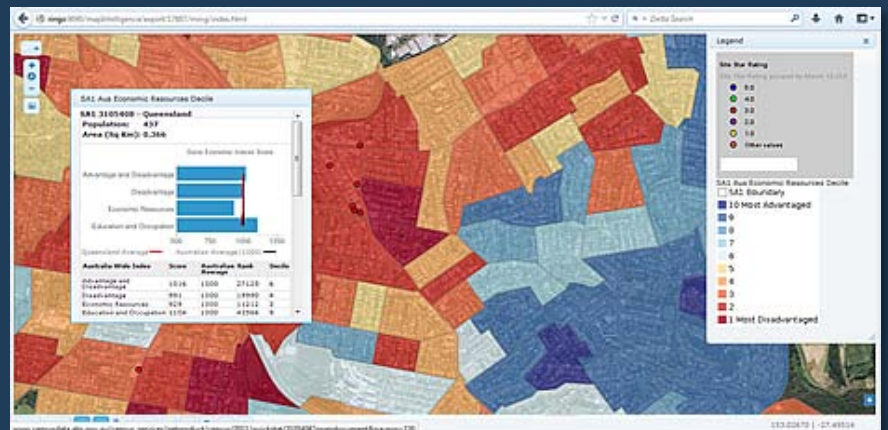

# MI Employment Services Market Analyser

Theme ESA boundary layer by business data indicators like Average JSA Star Rating

Filter to LMR - view JSA Sites by Star Rating, Centrelink Offices by Type of Site and ESA Boundaries, filter as desired and include charts

Zoom in to local level, turn on Satellite view, bring in relevant background data such as ABS SEIFA, UE Rates with context sensitive popup

## BRING TOGETHER KEY EMPLOYMENT SERVICE MARKET INDICATORS WITH YOUR OWN DATA

Integeo's Employment Services Market Analyser is a unique set of tools developed to assist providers in the market to keep abreast of changing demographics and provider performance indicators driving the market potential.

It uses your own network performance and internal data to look at your current market performance.

DEEWR Employment Service Area boundaries, Centrelink Office Locations and all employment provider locations with star rating are included as standard indicators.