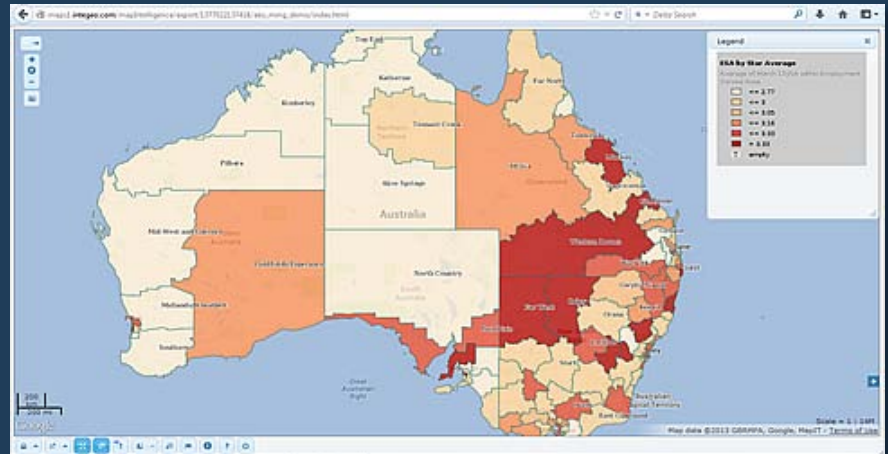

# MI Employment Services Market Analyser

Theme ESA boundary layer by business data indicators like Average JSA Star Rating

Filter to LMR - view JSA Sites by Star Rating, Centrelink Offices by Type of Site and ESA Boundaries, filter as desired and include charts

Zoom in to local level, turn on Satellite view, bring in relevant background data such as ABS SEIFA, UE Rates with context sensitive popup

## BRING TOGETHER KEY EMPLOYMENT SERVICE MARKET INDICATORS WITH YOUR OWN DATA

Integeo's Employment Services Market Analyser is a unique set of tools developed to assist providers in the market to keep abreast of changing demographics and provider performance indicators driving the market potential.

It uses your own network performance and internal data to look at your current market performance.

DEEWR Employment Service Area boundaries, Centrelink Office Locations and all employment provider locations with star rating are included as standard indicators.