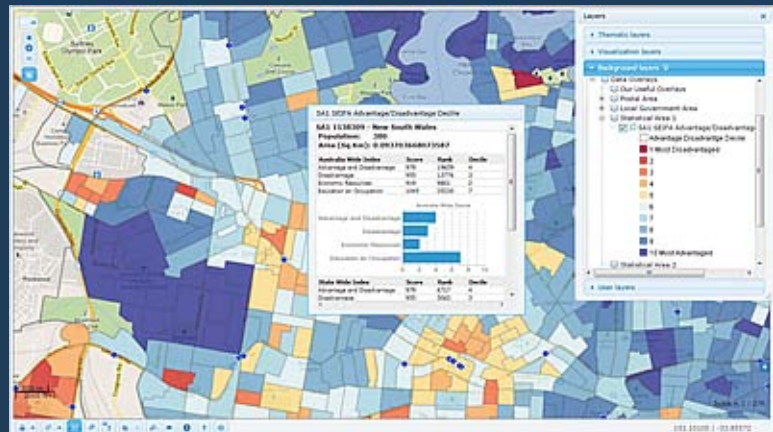

#### HOW IS IT DELIVERED?

In an Excel format with sample data and templates, enabling a quick start for results. The service uses our hosted map server to map your data and bring in Australian Bureau of Statistics demographic data, all provided in a browser format so no map installation. The tool is completely interactive.

#### WHAT DOES IT COST?

Cost varies with number of users and level of functions. Minimal entry price options for small sites, prices available on request.

#### WHO IS INTEGEO?

Integeo is a leading developer of innovative location analysis software solutions for business users.

Integeo provides services to all levels of government and business.

Popups of Socio-Economic Analysis specific to geographic boundary

Use our extended ABS Community Profiles to analyse a wide range of Demographics indicators such as median incomes, weekly rents, internet access, number of vehicles per household and country of birth

**CALL OR EMAIL TODAY FOR AN ONLINE DEMONSTRATION**