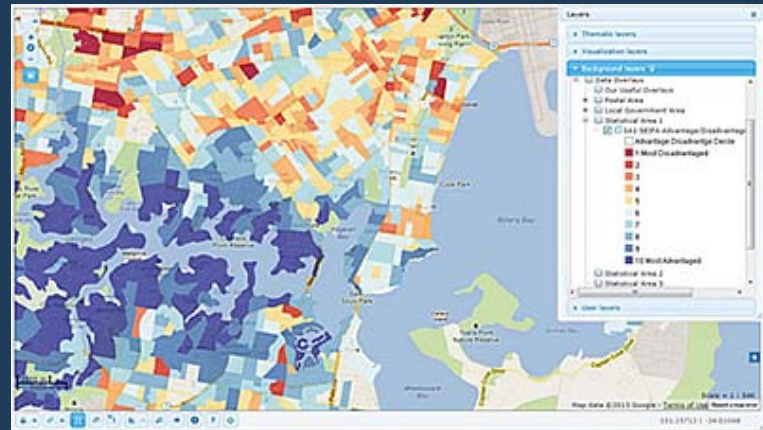

You can use your own data on customers and service provision locations to evaluate your current service delivery mechanism locations against areas of low socio-economic standing.

Australian Bureau of Statistics SEIFA data is provided as map layers enabling you to either use these with Integeo software or other OGC compliant map interfaces.

#### HOW IS IT DELIVERED?

In an Excel format with sample data and templates, enabling a quick start for results. The service uses our hosted map server to map your data and bring in Australian Bureau of Statistics demographic data, all provided in a browser format so no map installation. The tool is completely interactive.

#### WHO IS INTEGEO?

Integeo is a leading developer of innovative location analysis software solutions for business users.

Integeo provides services to all levels of government and business.

Popups of Socio-Economic Analysis specific to geographic boundary